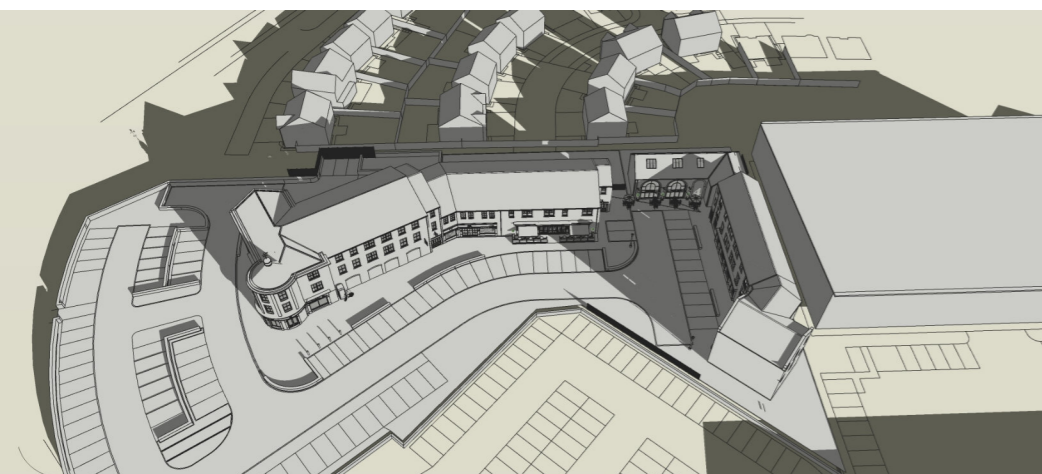

November 1st - 9.00am